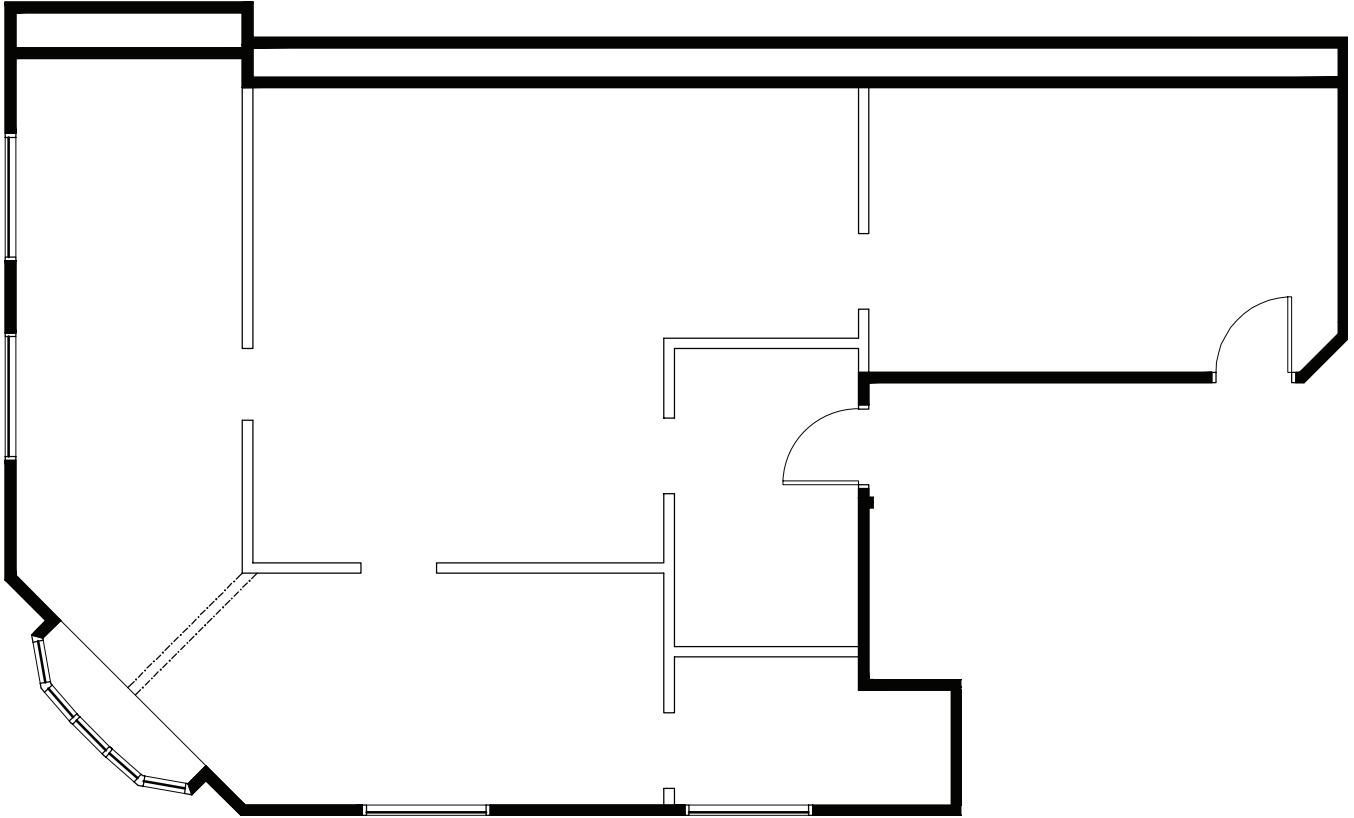

3607 WHITE BEAR

3607 White Bear Ave White Bear Lake, MN 55110

SUITE 201

SUITE HIGHLIGHTS

- 1,354 SF
- 2nd floor (no elevator)
- Nice windows
- Offices and open area

Kevin Peck

2550 University Ave. W. Suite 416-S, St. Paul, MN 55114
612-834-2250 | KevinPeck@Suntide.com