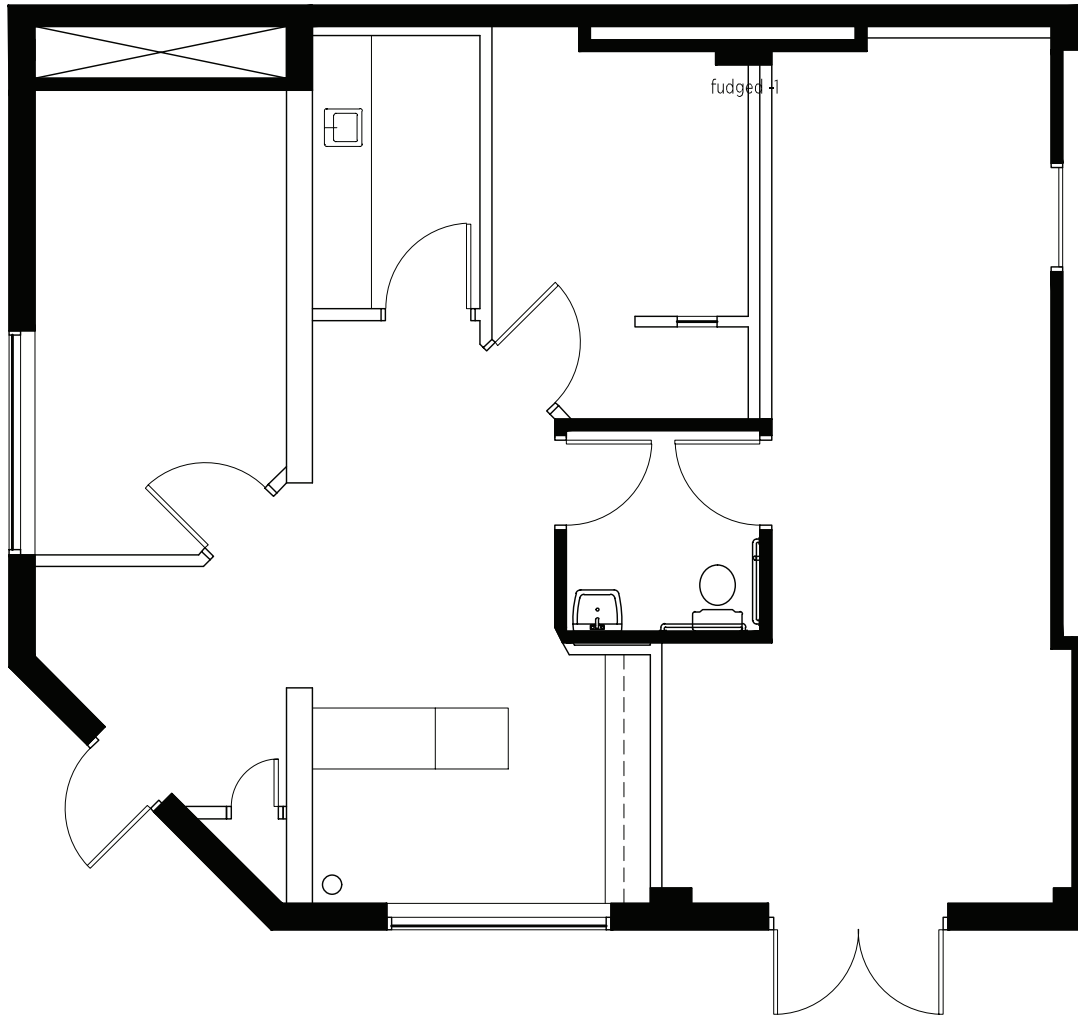

### AVAILABILITY

**Suite 101, 1st Floor** 1,124 SF  
**Suite 201, 2nd Floor** 1,354 SF

## SUITE 101

### SUITE HIGHLIGHTS

- 1,124 SF
- Two front doors
- Large windows
- Single restroom
- Sink
- Built in offices & open work areas
- Available May 1, 2023

**Kevin Peck**

2550 University Ave. W. Suite 416-S, St. Paul, MN 55114  
612-834-2250 | [KevinPeck@Suntide.com](mailto:KevinPeck@Suntide.com)