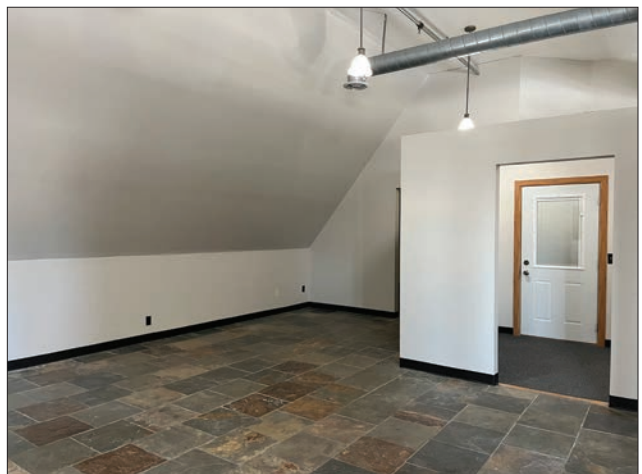

3607 WHITE BEAR

3607 White Bear Ave White Bear Lake, MN 55110

SUITE 201

Kevin Peck

2550 University Ave. W. Suite 416-S, St. Paul, MN 55114

612-834-2250 | KevinPeck@Suntide.com