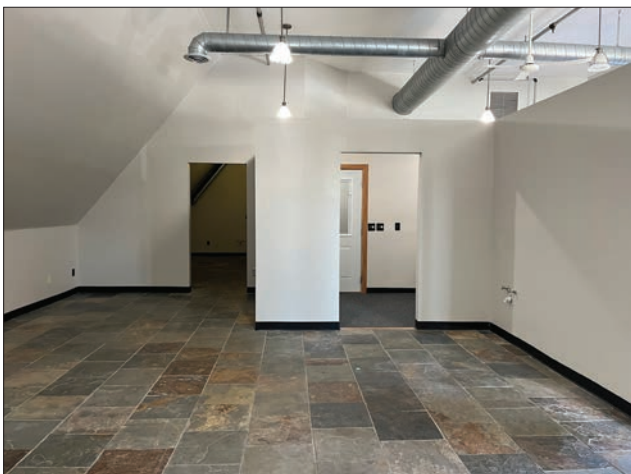

3607 WHITE BEAR

3607 White Bear Ave White Bear Lake, MN 55110

SUITE 201

Kevin Peck

2550 University Ave. W. Suite 416-S, St. Paul, MN 55114

612-834-2250 | KevinPeck@Suntide.com